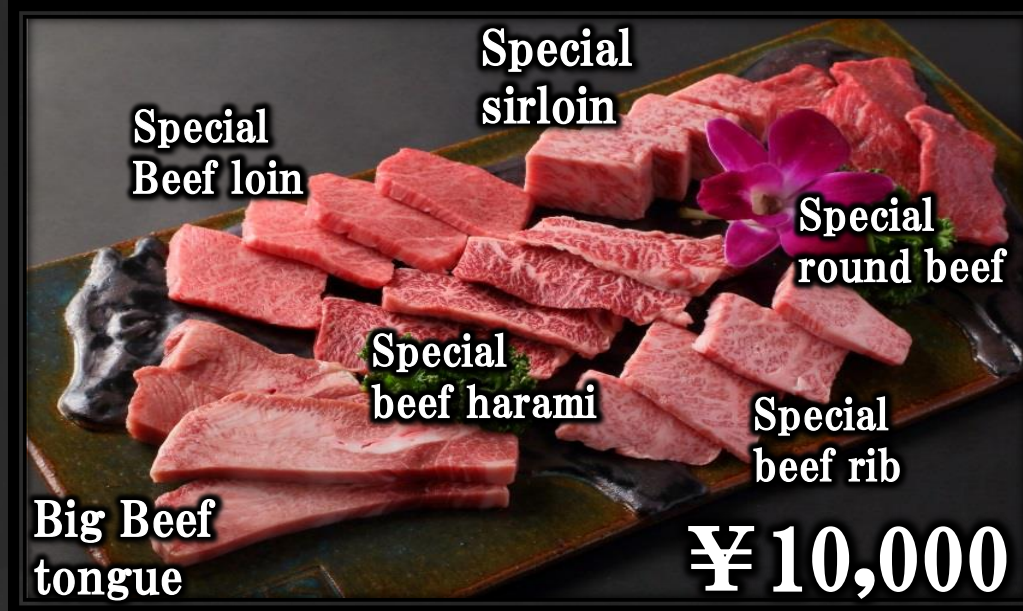

Recommendation menu

Assorted special Miyazaki beef

(for 2 person)

You can eat
Everything
of best of
“宮崎牛”

Assorted Miyazaki beef

(for 2 person)

Beef tongue/second beef loin
beef harami/second beef rib
round beef